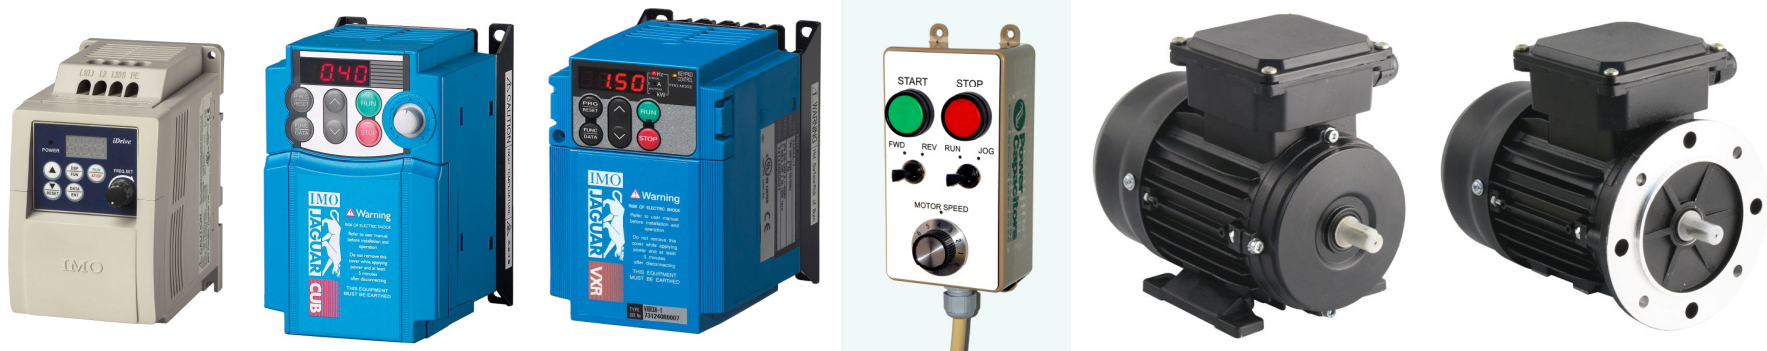

MOTOR CONTROL PACKAGES FOR THE SINGLE-PHASE WORKSHOP

Including IMO Inverter, Metric Motor (1400rpm; Foot, Flange or Face Mount), Remote Control Station and 4-core screened motor cable (2m)

3-phase Motor Rating	0.18kW/0.25hp	0.25kW/0.33hp	0.25kW/0.33hp	0.37kW/0.5hp	0.55kW/0.75hp
Frame Size/FLC at 230v	63 (1.2A) - IE1	63 (1.6A) - IE1	71 (1.5A) - IE1	71 (1.9A) - IE1	71 (2.8A) - IE1
Shaft Dimensions (d x l)	11mm x 23mm	11mm x 23mm	14mm x 30mm	14mm x 30mm	14mm x 30mm
iDrive EDX PACKAGE	£246	£252	£257	£263	£281
Jaguar CUB PACKAGE	£297	£303	£308	£314	£319 (3A)* or £369
Jaguar VXR PACKAGE	£380	£386	£391	£397	£402 (3A)* or £425
3-phase Motor Rating	0.55kW/0.75hp	0.75kW/1hp	1.1kW/1.5hp	1.5kW/2hp	2.2kW/3hp
Frame Size/FLC at 230v	80 (2.7A) - IE1	80 (3.3A) - IE2	90S (4.6A) - IE2	90L (6A) - IE2	100L (8.4A) - IE2
Shaft Dimensions (d x l)	19mm x 40mm	19mm x 40mm	24mm x 50mm	24mm x 50mm	28mm x 60mm
iDrive EDX PACKAGE	£287	£303	£409	£431	£501
Jaguar CUB PACKAGE	£325 (3A)* or £374	£391	£424 (5A)† or £512	£534	£601
Jaguar VXR PACKAGE	£408 (3A)* or £430	£446	£480 (5A)† or £574	£596	£691

* using 3A/400W product, not 5A/750W product ; † using 5A/750W, not 8A/1500W product

ALL PRICES INCLUDE UK MAINLAND DELIVERY AND VAT (20%)

DIFFERENT DELIVERY CHARGES APPLY TO OFFSHORE DESTINATIONS

A handling charge of 30% applies to any motor returns. Please ensure specification is correct for your equipment.